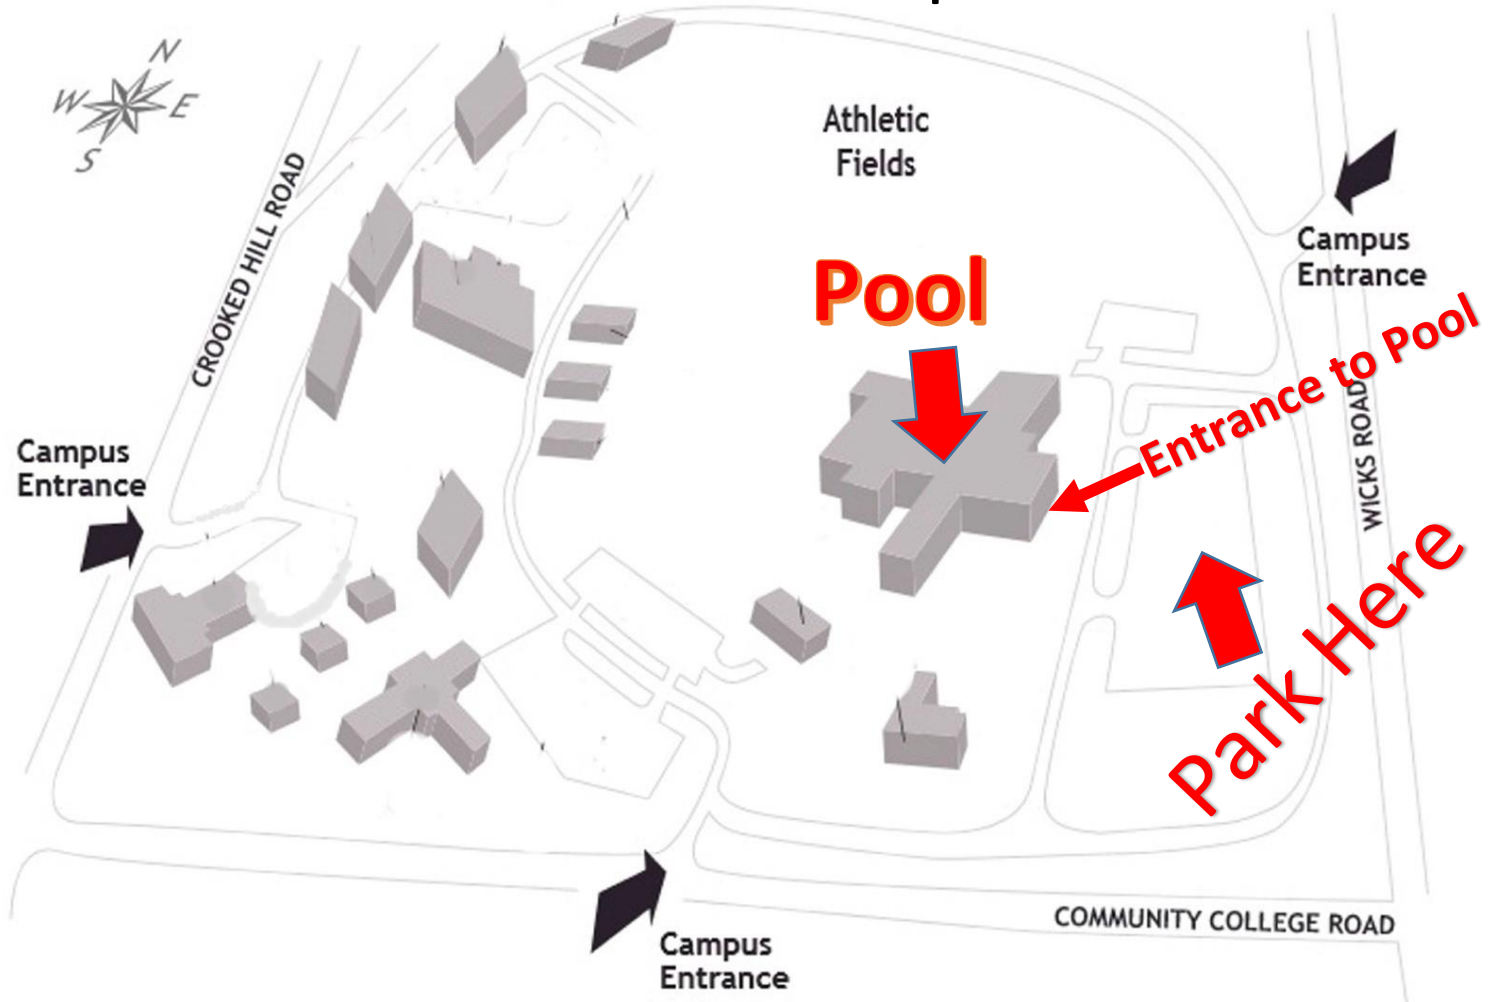

## Michael J Grant Campus

### Directions:

Take the Long Island Expressway (I-495) to Exit 53 Follow signs to Wicks Road. Go south  $\frac{1}{2}$  mile on Wicks Road to campus entrance on right.