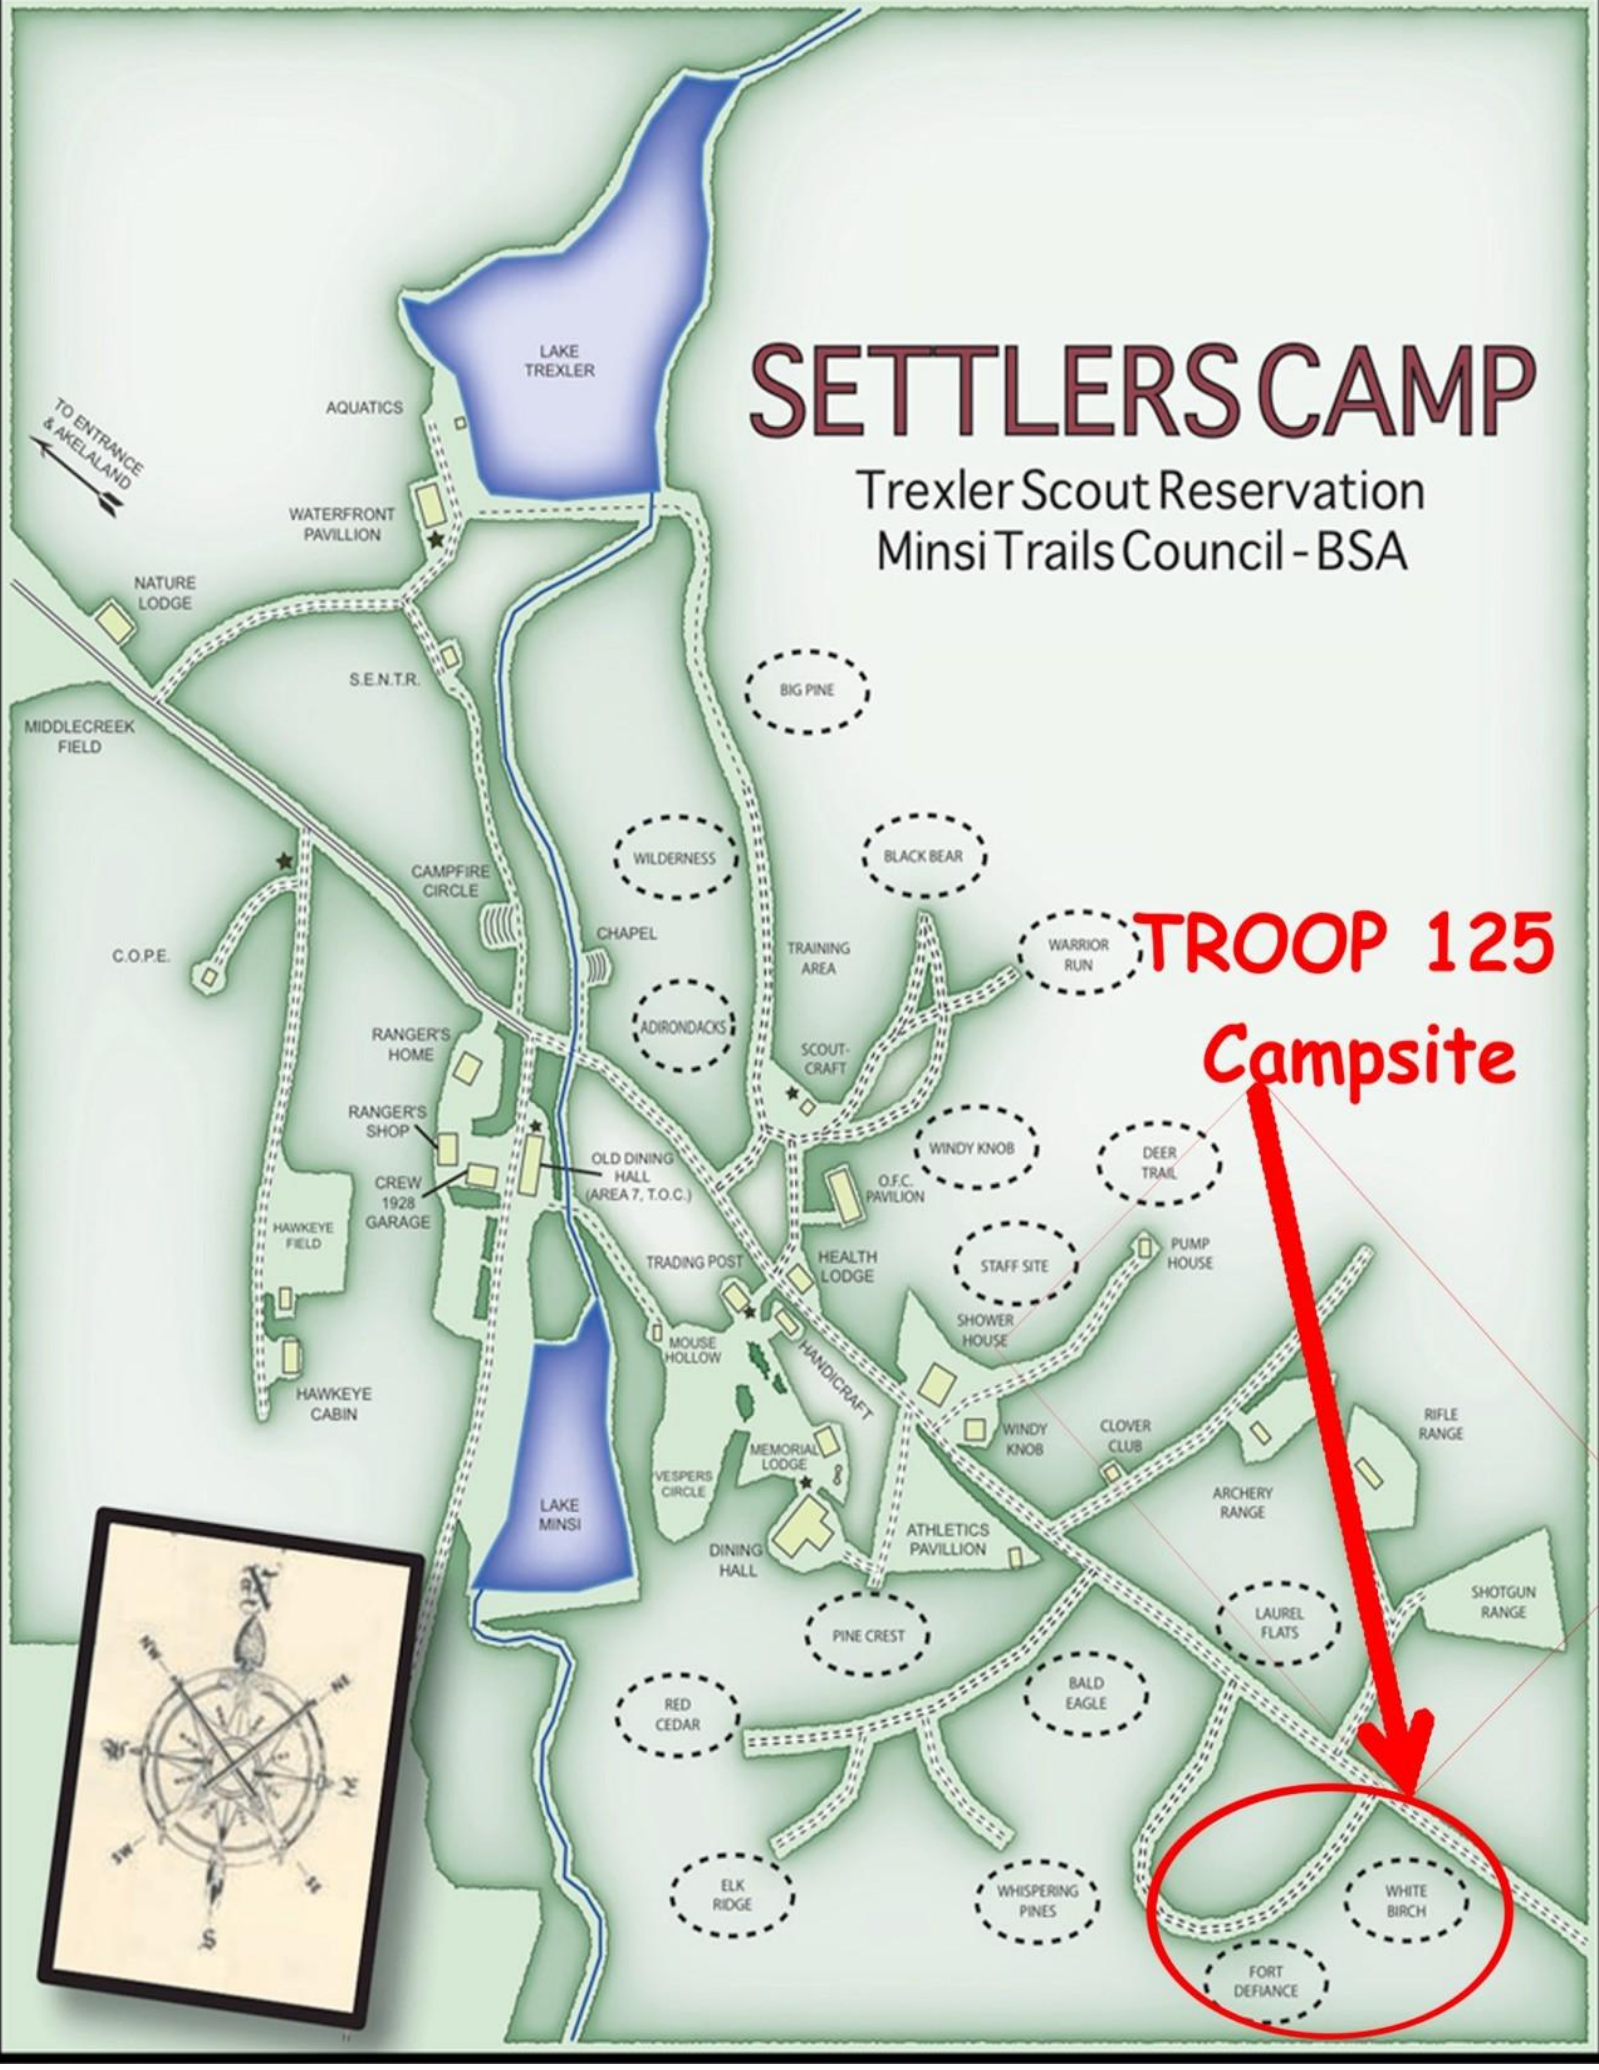

# SETTLERS CAMP

Trexler Scout Reservation  
Minsi Trails Council - BSA

**TROOP 125**  
**Campsite**