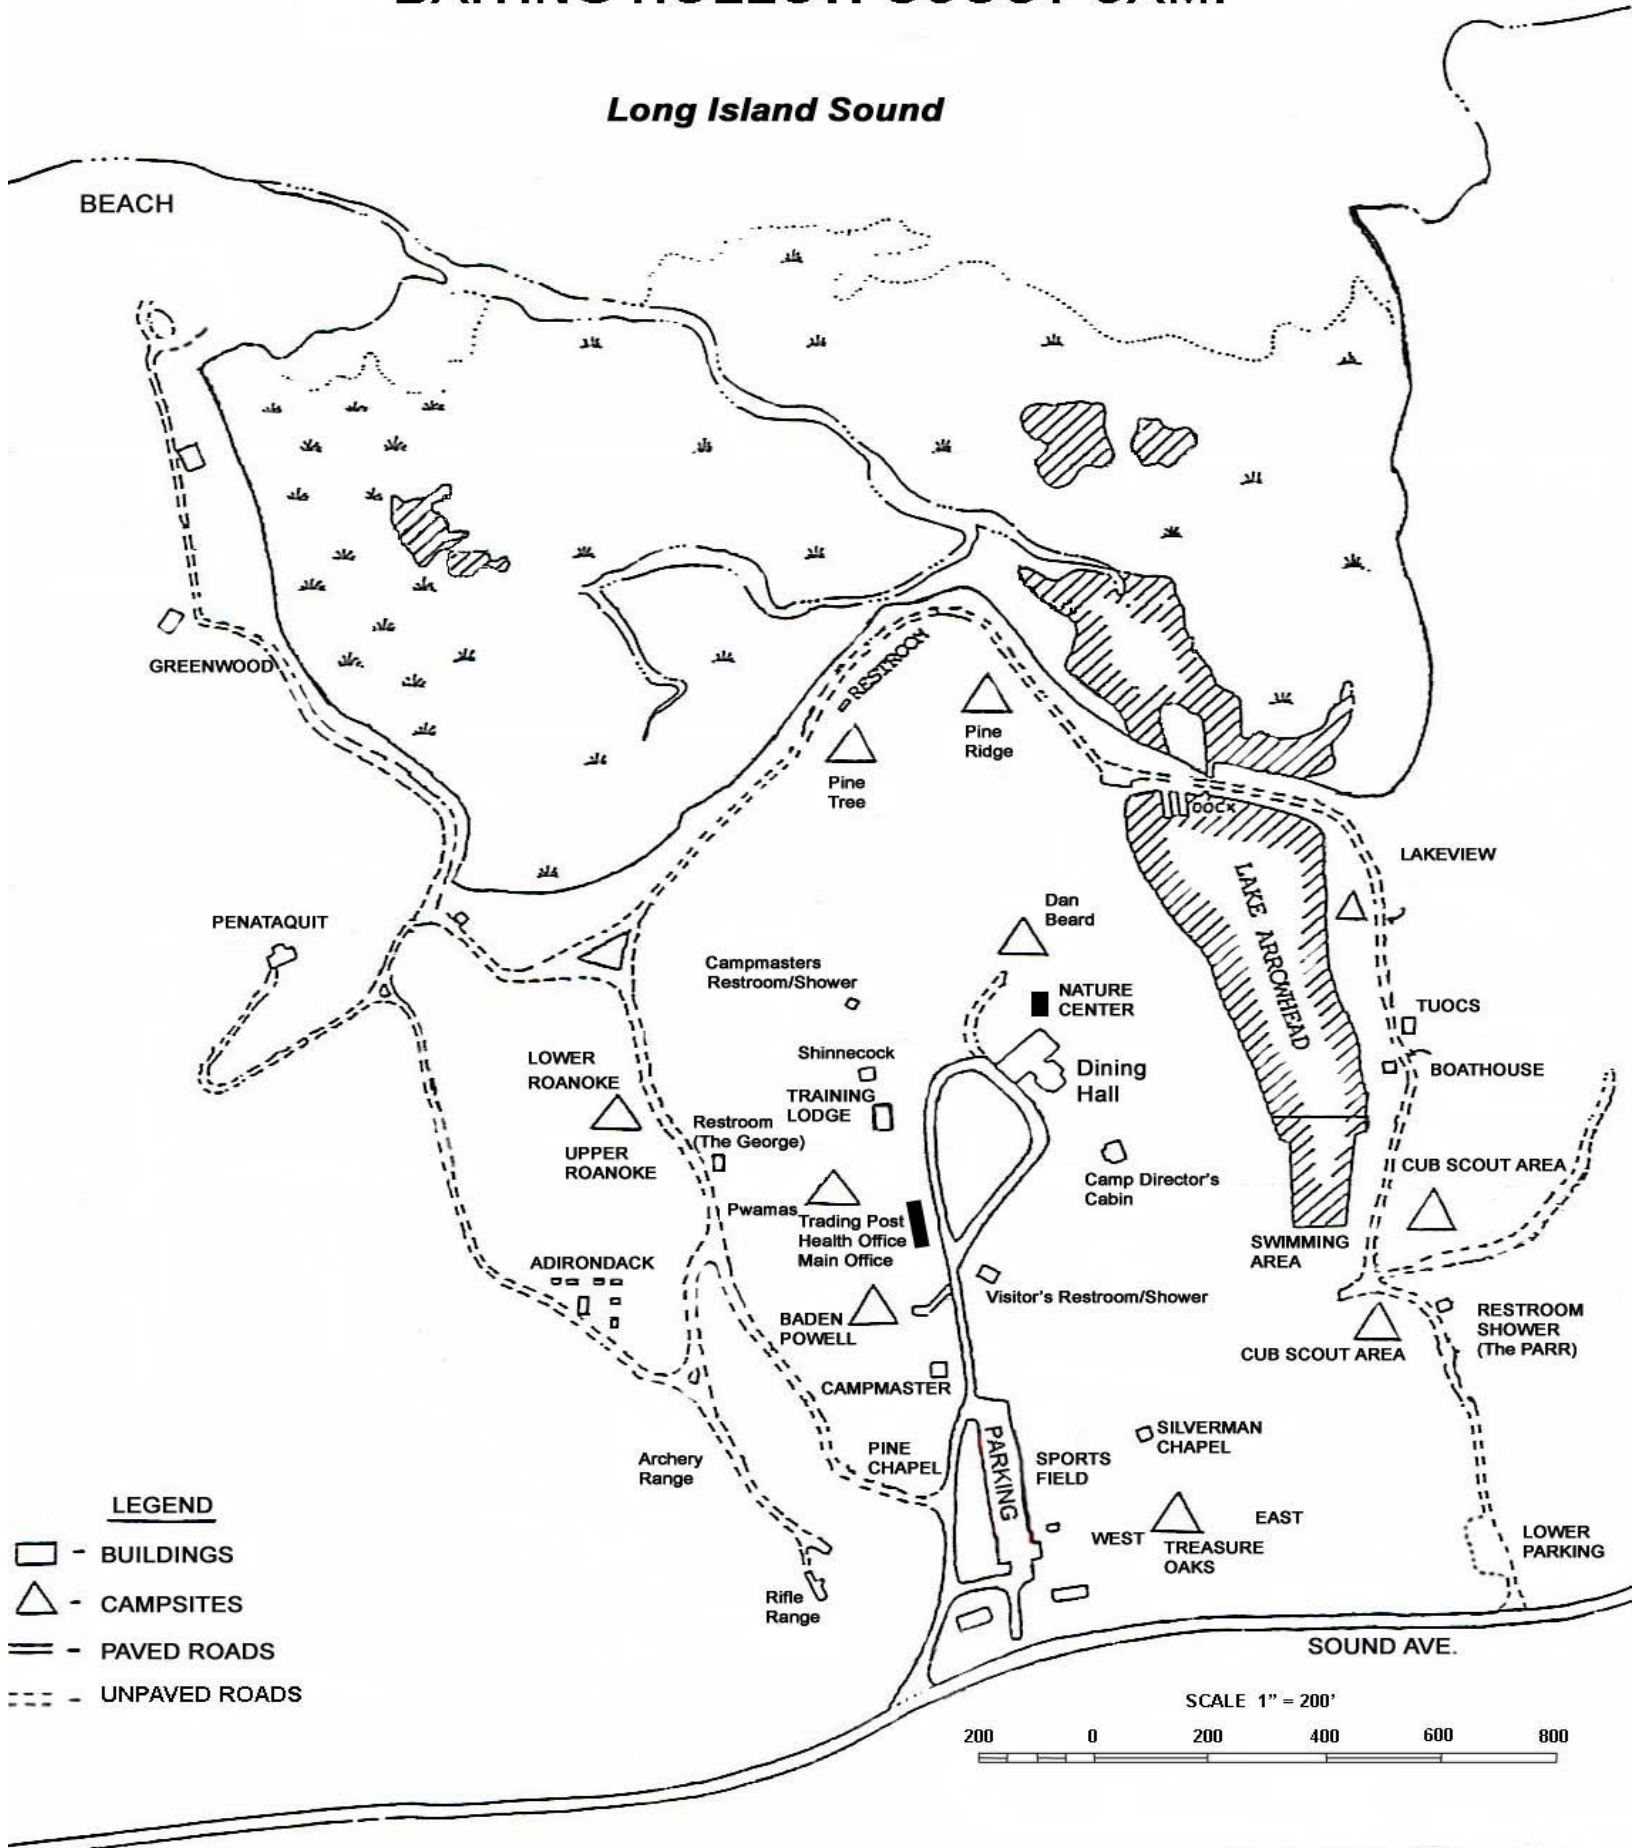

BAITING HOLLOW SCOUT CAMP

Long Island Sound

BEACH

GREENWOOD

PENATAQUIT

LOWER ROANOKE

UPPER ROANOKE

ADIRONDACK

Archery Range

Rifle Range

Campmasters Restroom/Shower

Shinnecock

TRAINING LODGE

Restroom (The George)

Pwamas

Trading Post Health Office Main Office

LAKEVIEW

LAKE ARCHHEAD

TUOCS

BOATHOUSE

CUB SCOUT AREA

SWIMMING AREA

CUB SCOUT AREA

RESTROOM SHOWER (The PARR)

LOWER PARKING

LEGEND

- BUILDINGS
- CAMPSITES
- PAVED ROADS
- UNPAVED ROADS